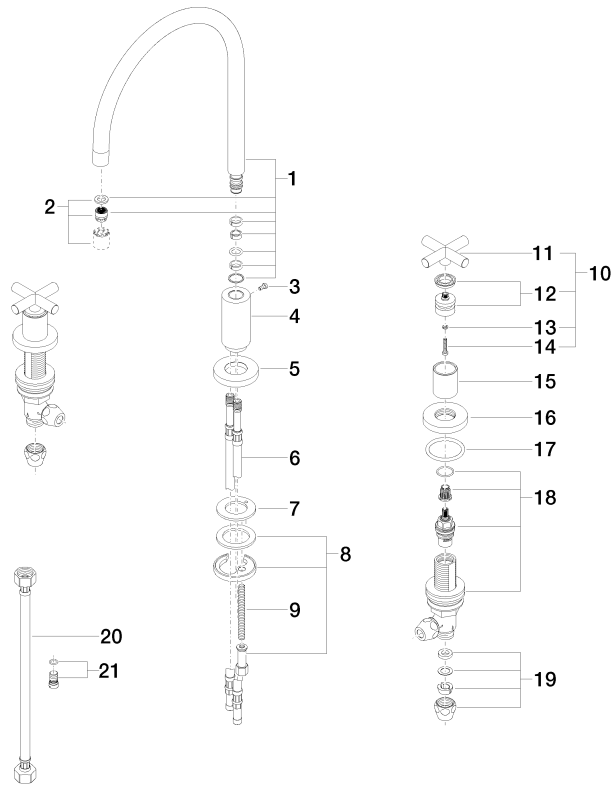

- 235mm projection
- pivotable spout 360°
- air-enriched flow
- height of mixer 370 mm
- height up to aerator 212 mm
- hole diameter spout 35 mm
- hole diameter valve 32 mm
- max. flow 7 l/min at 3 bar flow pressure
- lead-free
- This product can help a building meet the requirements of Green Building Rating Systems, e.g. LEED®, BREEAM®, DGNB

Recommended miscellaneous

Strainer waste with control handle - Chrome 10 710 970-00

Recommended miscellaneous

Dispenser with rosette - Chrome 82 444 970-00

ST 110 201 5892

Flow rate chart

Certificates

WRAS_2107052.

ETA_18514.

LGA_19166.

GDV_0400289.

Spare parts list

No.	Item Number	Name	Quantity used	Delivery time
1	90 28 22 226 01-00	spout	1	10
2	90 23 01 028 03-00	aerator	1	10
3	09 30 30 057 90	screw	1	2
4	09 11 10 088 10-00	connection	1	10
5	09 28 10 140-00	ring	1	10
6	04 30 04 064 00 90	hose	2	60
7	09 14 05 047 90	seal	1	2
8	04 30 11 038 00 90	fixing set	1	2
9	09 31 11 011 90	pin	1	2
10	90 20 89 010 10-00	handle	2	10
11	09 20 89 010-00	handle	2	60
12	90 12 12 007 00-00	base	2	10
13	90 30 11 029 00 90	disc	2	2
14	90 30 30 075 00 90	screw	2	2
15	09 21 02 140-00	sleeve	2	10
16	09 27 89 105-00	rosette	2	10
17	90 14 10 043 00 90	seal	2	2
18	90 17 11 040 51 90	side panel	2	2
19	90 23 30 040 00-00	threaded connector	4	10
20	12 501 970 90	High pressure hose 1/2" x 1/2" x 300 mm -	2	-
Spare part can no longer be ordered, please order the replacement item				
21	04 31 20 046 10 92	set	1	2

ST 110 201 5892

Fits: ELIO, TARA, TARA ULTRA

- spray flow
- automatic diverter for spout/Profi spray set
- height of mixer 665 mm
- individual rosette diameter 55mm
- profi spray hole diameter 30mm
- sprayface with anti-scaling system
- lead-free