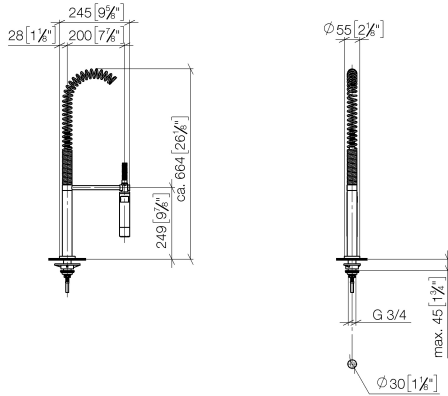

- 235mm projection
- pivotable spout 360°
- air-enriched flow
- height of mixer 370 mm
- height up to aerator 212 mm
- hole diameter spout 35 mm
- hole diameter valve 32 mm
- max. flow 7 l/min at 3 bar flow pressure
- lead-free
- This product can help a building meet the requirements of Green Building Rating Systems, e.g. LEED®, BREEAM®, DGNB

ETA_18514.

LGA_19166.

GDV_0400289.

Spare parts list

No.	Item Number	Name	Quantity used	Delivery time
1	90 28 22 226 01-00	spout	1	10
2	90 23 01 028 03-00	aerator	1	10
3	09 30 30 057 90	screw	1	2
4	09 11 10 088 10-00	connection	1	10
5	09 28 10 140-00	ring	1	10
6	04 30 04 064 00 90	hose	2	60
7	09 14 05 047 90	seal	1	2
8	04 30 11 038 00 90	fixing set	1	2
9	09 31 11 011 90	pin	1	2
10	90 20 89 010 10-00	handle	2	10
11	09 20 89 010-00	handle	2	60
12	90 12 12 007 00-00	base	2	10
13	90 30 11 029 00 90	disc	2	2
14	90 30 30 075 00 90	screw	2	2
15	09 21 02 140-00	sleeve	2	10
16	09 27 89 105-00	rosette	2	10
17	90 14 10 043 00 90	seal	2	2
18	90 17 11 040 51 90	side panel	2	2
19	90 23 30 040 00-00	threaded connector	4	10
20	12 501 970 90	High pressure hose 1/2" x 1/2" x 300 mm -	2	-
Spare part can no longer be ordered, please order the replacement item				
21	04 31 20 046 10 92	set	1	2

ST 110 201 5892

Fits: ELIO, TARA, TARA ULTRA

- spray flow
- automatic diverter for spout/Profi spray set
- height of mixer 665 mm
- individual rosette diameter 55mm
- profi spray hole diameter 30mm
- sprayface with anti-scaling system
- lead-free

TARA Three-hole mixer with profi spray set - Chrome

TARA

ST 110 201 5892

ST 110 201 5892

mm [inches]
M 1:10

Flow rate chart

Certificates

LGA_18901.