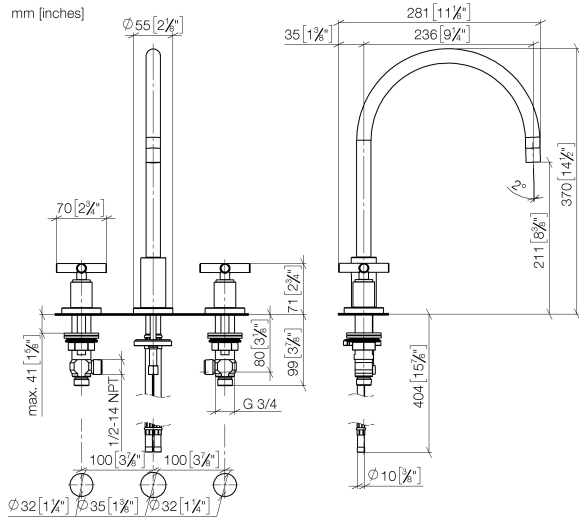

ST 110 201 5892